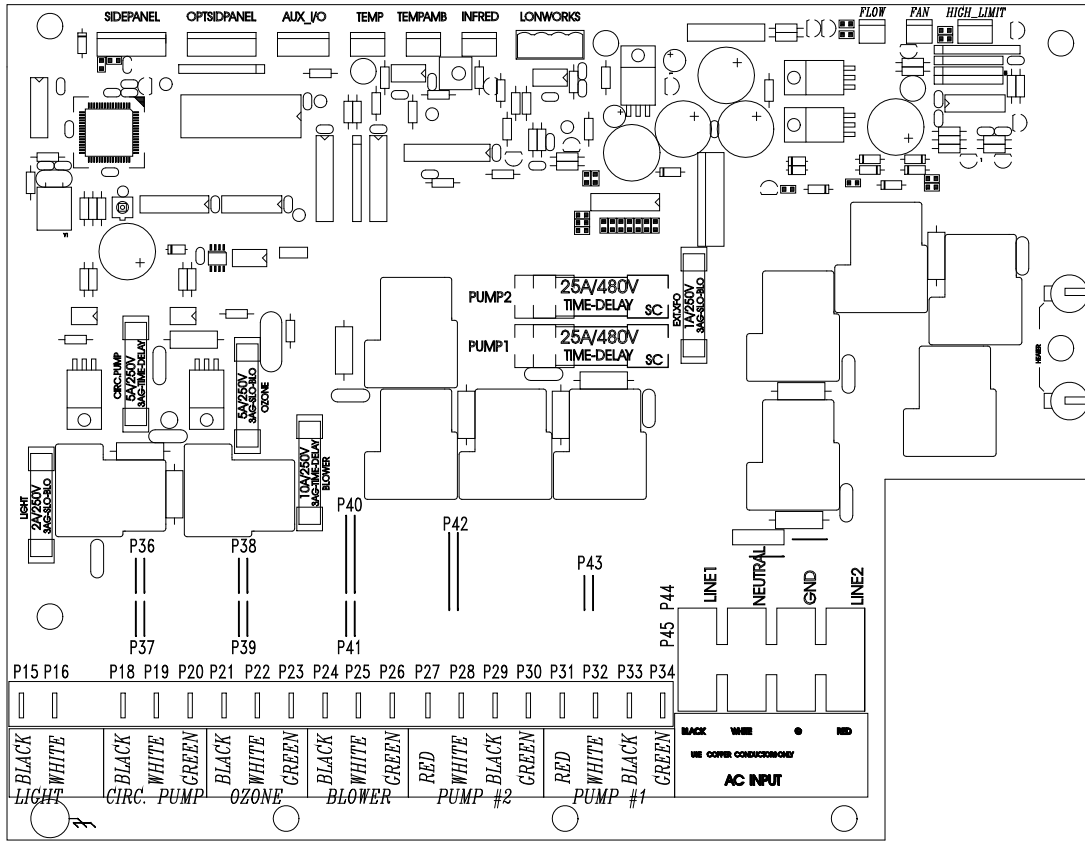

33-0011-R4

LEGEND	
	- 1/4" QUICK CONNECT
	- 1/4" QUICK CONNECT PIGGYBACK
	- FORK CONNECTOR
	- RING CONNECTOR
	- SOCKET CONNECTOR
	- PIN CONNECTOR

HYDRO-QUIP
CORONA, CA (909) 273-7575

Manufacture Notes:

Approved By:

Dwg. No.
D221A0-DKPQY

Drawn BH
 Date 06.14.01
 Diagram No. **4609**

Rev 4		Wire Color Code
B - Black	G - Green	
Br - Brown	Bl - Blue	
R - Red	V - Violet	
O - Orange	W - White	
Y - Yellow	Gr - Gray	