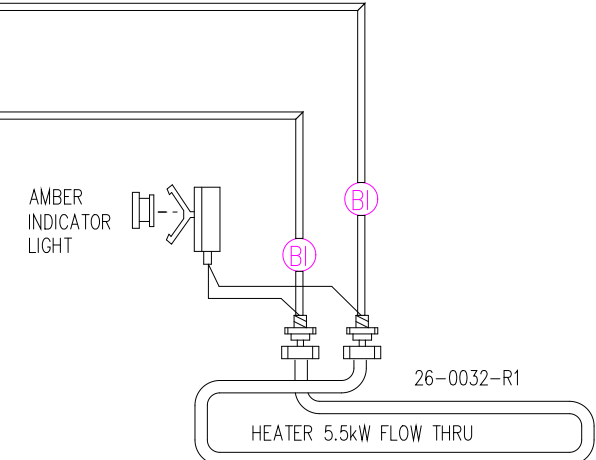

33-0011-R4

LEGEND	
	- 1/4" QUICK CONNECT
	- 1/4" QUICK CONNECT PIGGYBACK
	- FORK CONNECTOR
	- RING CONNECTOR
	- SOCKET CONNECTOR
	- PIN CONNECTOR

HYDRO-QUIP
CORONA, CA (909) 273-7575

Manufacture Notes:

Approved By:

Dwg. No.
D221A0-DKPQY

Drawn BH
 Date 06.14.01
 Diagram No. **4609**

Rev 4		Wire Color Code
B - Black	G - Green	
Br - Brown	Bl - Blue	
R - Red	V - Violet	
O - Orange	W - White	
Y - Yellow	Gr - Gray	