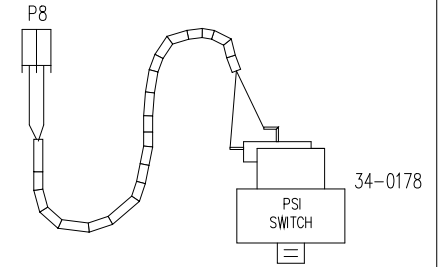

33-0011-R4

LEGEND	
	- 1/4" QUICK CONNECT
	- 1/4" QUICK CONNECT PIGGYBACK
	- FORK CONNECTOR
	- RING CONNECTOR
	- SOCKET CONNECTOR
	- PIN CONNECTOR

HYDRO-QUIP
CORONA, CA (909) 273-7575

Manufacture Notes:

Approved By:

Dwg. No.
D221A0-DKPQY

Drawn BH
 Date 06.14.01
 Diagram No. **4609**

Rev 4		Wire Color Code
B - Black	G - Green	
Br - Brown	Bl - Blue	
R - Red	V - Violet	
O - Orange	W - White	
Y - Yellow	Gr - Gray	