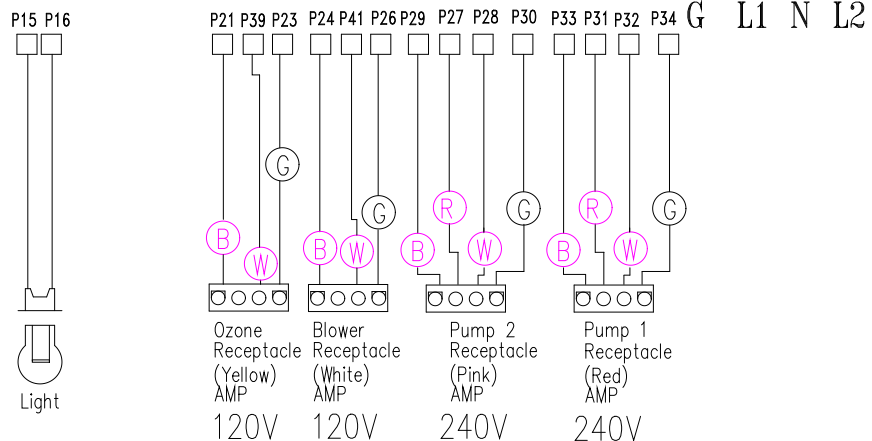

33-0011-R4

LEGEND	
	- 1/4" QUICK CONNECT
	- 1/4" QUICK CONNECT PIGGYBACK
	- FORK CONNECTOR
	- RING CONNECTOR
	- SOCKET CONNECTOR
	- PIN CONNECTOR

HYDRO-QUIP
CORONA, CA (909) 273-7575

Manufacture Notes:

Approved By:

Dwg. No.
D221A0-DKPQY

Drawn BH
 Date 06.14.01
 Diagram No. **4609**

Rev 4		Wire Color Code
B - Black	G - Green	
Br - Brown	Bl - Blue	
R - Red	V - Violet	
O - Orange	W - White	
Y - Yellow	Gr - Gray	