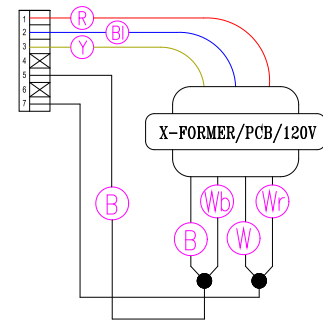

33-0011-R4

LEGEND	
	- 1/4" QUICK CONNECT
	- 1/4" QUICK CONNECT PIGGYBACK
	- FORK CONNECTOR
	- RING CONNECTOR
	- SOCKET CONNECTOR
	- PIN CONNECTOR

HYDRO-QUIP
CORONA, CA (909) 273-7575

Manufacture Notes:

Approved By:

Dwg. No.
D221A0-DKPQY

Drawn BH
 Date 06.14.01
 Diagram No. **4609**

Rev 4		Wire Color Code
B - Black	G - Green	
Br - Brown	Bl - Blue	
R - Red	V - Violet	
O - Orange	W - White	
Y - Yellow	Gr - Gray	